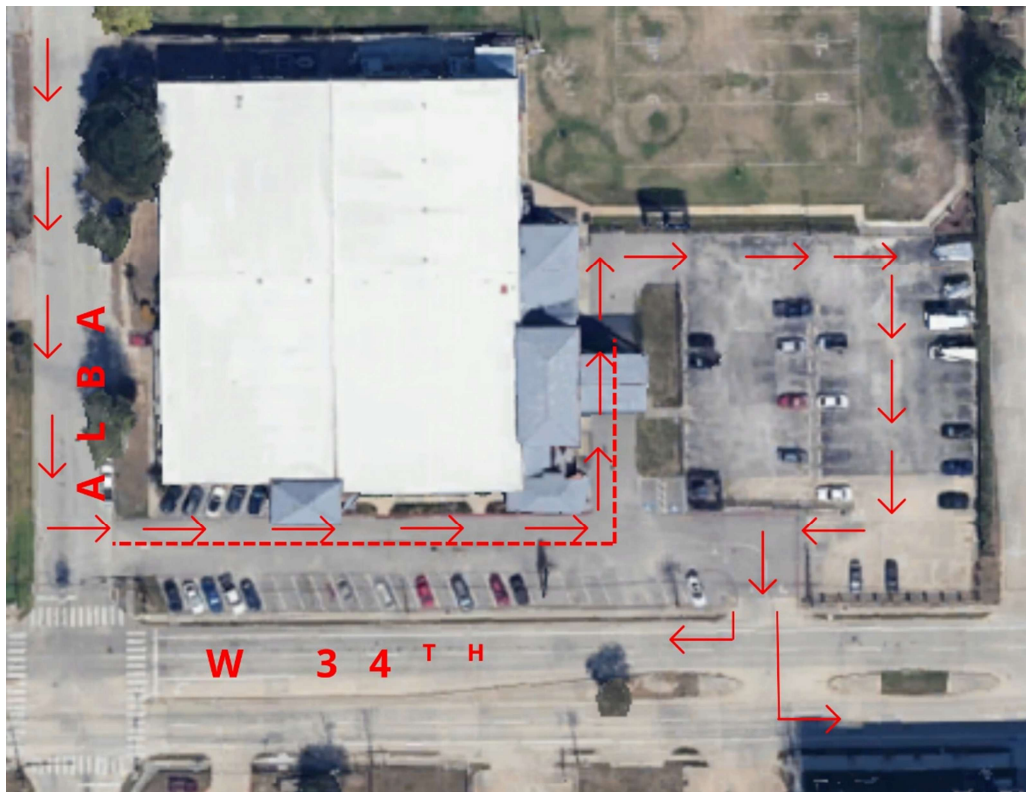

CARLINE MAP

Morning: 7:15am – 7:45am

Afternoon: 3:30pm – 3:55pm

Important Notes

- ❖ NO cell phone use during carline.
- ❖ If possible, your child should sit on the side of the car closest to the school (behind the driver's seat).
- ❖ Your school provided carline placard should be visible at all times.
- ❖ Any cars arriving after carline times will need to park and parents will need to walk into the school to drop off or pick up their child.
- ❖ Cars should ONLY enter carline by driving South on Alba.

Wide View Map

When planning your route to school to make sure you are able to travel South on Alba, consider approaching from Wakefield Drive. This will allow you to approach the school's carline from Alba heading South.